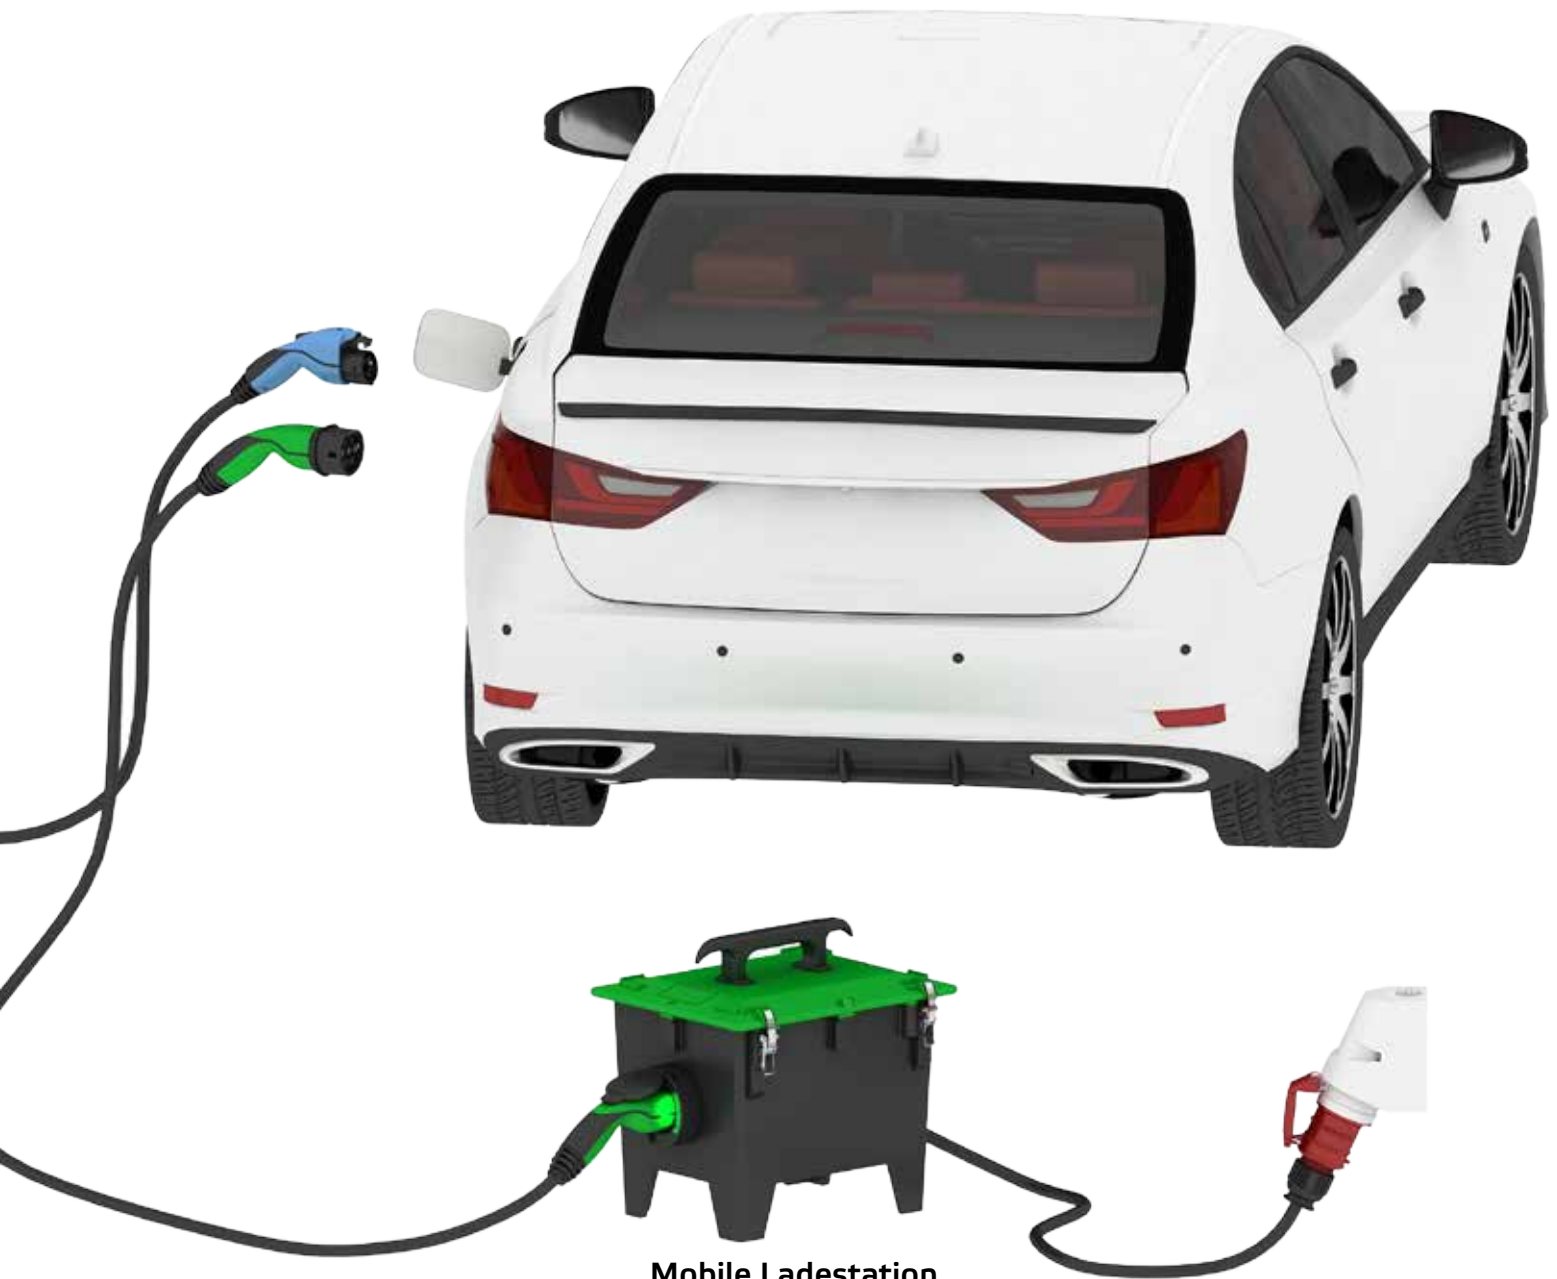

Ladesteckdose Typ 2
charging socket type 2

EVCP2 Controller

Prüfgerät
EVCS 2 Tester
EVCS 2 test device

Ladeleitungen
glatt und spiralisiert
charging cable flat and spiral

We get e-Mobile going

As one of only a few providers, we offer system components according to type 1 and type 2. Numerous manufacturers of charging stations, power supply companies, public utilities and facility management companies depend on the high Bals quality and use our E-mobility components worldwide.