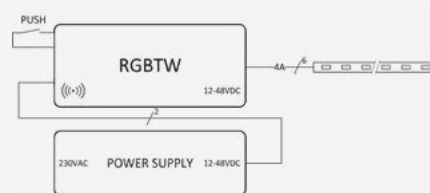

principeschema

TOEPASSINGEN

- draadloos RF met handzender of wandpaneel
- draadloos Bluetooth mesh via Ledlines Smartline® of Casambi app
- bekabeld via potentiaalvrije drukknop
- bekabeld via 1-10V / DALI / DMX / KNX

RF ZENDERS

ARTIKEL	SOORT BEDIENING	ZONES	UITGANG	VOEDING	KLEUR	AFMETINGEN mm	€ EXCL. BTW
RFRM4C9	RF handzender	4	RF	2xAAA	zwart	122 x 53 x 18	51,21
TPRFRGBTW4B	RF wandpaneel	4	RF	CR2032	zwart	86 x 86 x 9,5	67,93
TPRFRGBTW4W	RF wandpaneel	4	RF	CR2032	wit	122 x 53 x 18	67,93
TPRFDMXRGBTW4B	RF wandpaneel	4	RF/DMX	100-240VAC	zwart	86 x 86 x 33	59,79
TPRFDMXRGBTW4W	RF wandpaneel	4	RF/DMX	100-240VAC	wit	86 x 86 x 33	59,79

RF ONTVANGERS

ARTIKEL	SOORT BEDIENING	UITGANG	VOEDING	PUSH	AFMETINGEN mm	€ EXCL. BTW
RFR5AV5	RF ontvanger	PWM 5x5A	12-48VDC	ja	175 x 45 x 27	59,57

SMARTLINE ZENDERS

ARTIKEL	SOORT BEDIENING	ZONES	UITGANG	VOEDING	KLEUR	AFMETINGEN mm	€ EXCL. BTW
BLERM5	smartline handzender RGBTW	1	BLE mesh	CR2032	zwart	125 x 35 x 10	24,88

SMARTLINE ONTVANGERS

ARTIKEL	SOORT BEDIENING	UITGANG	VOEDING	PUSH	AFMETINGEN mm	€ EXCL. BTW
BLERC5CH	smartline ontvanger	PWM 5x5A	12-48VDC	ja	170 x 59 x 29	72,52

CASAMBI ZENDERS

ARTIKEL	SOORT BEDIENING	ZONES	UITGANG	VOEDING	KLEUR	AFMETINGEN mm	€ EXCL. BTW
TPCSBRGBTW	wandpaneel RGBTW Casambi	4	Casambi	12-24VDC	wit	86 x 86 x 30	114,3

CASAMBI ONTVANGERS

ARTIKEL	SOORT BEDIENING	UITGANG	VOEDING	PUSH	AFMETINGEN mm	€ EXCL. BTW
CSBRC5CH	ontvanger Casambi	PWM5x4A	12-48VDC	ja	170 x 59 x 29	96,61

CONTROLLER DALI DT8

ARTIKEL	SOORT BEDIENING	UITGANG	VOEDING	PUSH	AFMETINGEN mm	€ EXCL. BTW
DACN5CHDT8	controller RGBTW DALI DT8	PWM 5x4A	12-48VDC	ja	170 x 59 x 29	107,90

OPTIONEEL VOOR RGBTW

ARTIKEL	SOORT BEDIENING	UITGANG	VOEDING	€ EXCL. BTW
PREV5	power repeater	PWM 5x5A	12-24VDC	93,28

OPTIONEEL VOOR ALLE STURINGEN

ARTIKEL	SOORT BEDIENING	UITGANG	VOEDING	€ EXCL. BTW
RFAMP	RF signaal versterker	RF	12-24VDC/100-240VAC	54,31
PREV4	power repeater	PWM 4x5A	12-48VDC	54,34
PREV4DIN	power repeater DIN-rail	PWM 4x5A	12-48VDC	57,48